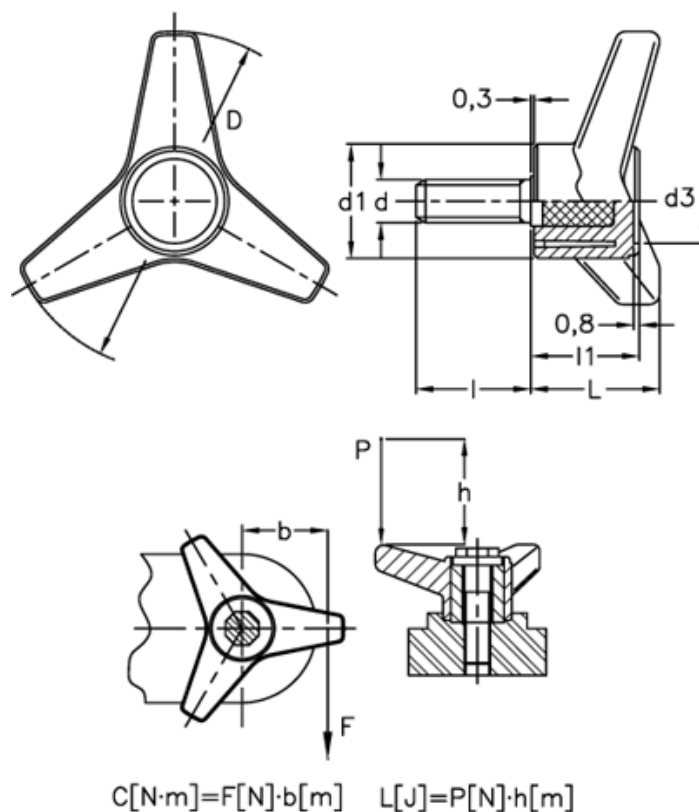

Article number: 2302065652
 Description: E+G Three-arm knob
 VB.639/63 p-M8x25

Measures

C (N m) = 30
 D = 63
 d1 = 26
 d3 = 18
 d 6g = M8
 l = 25
 L = 28
 L(J) = 7

l1 = 25